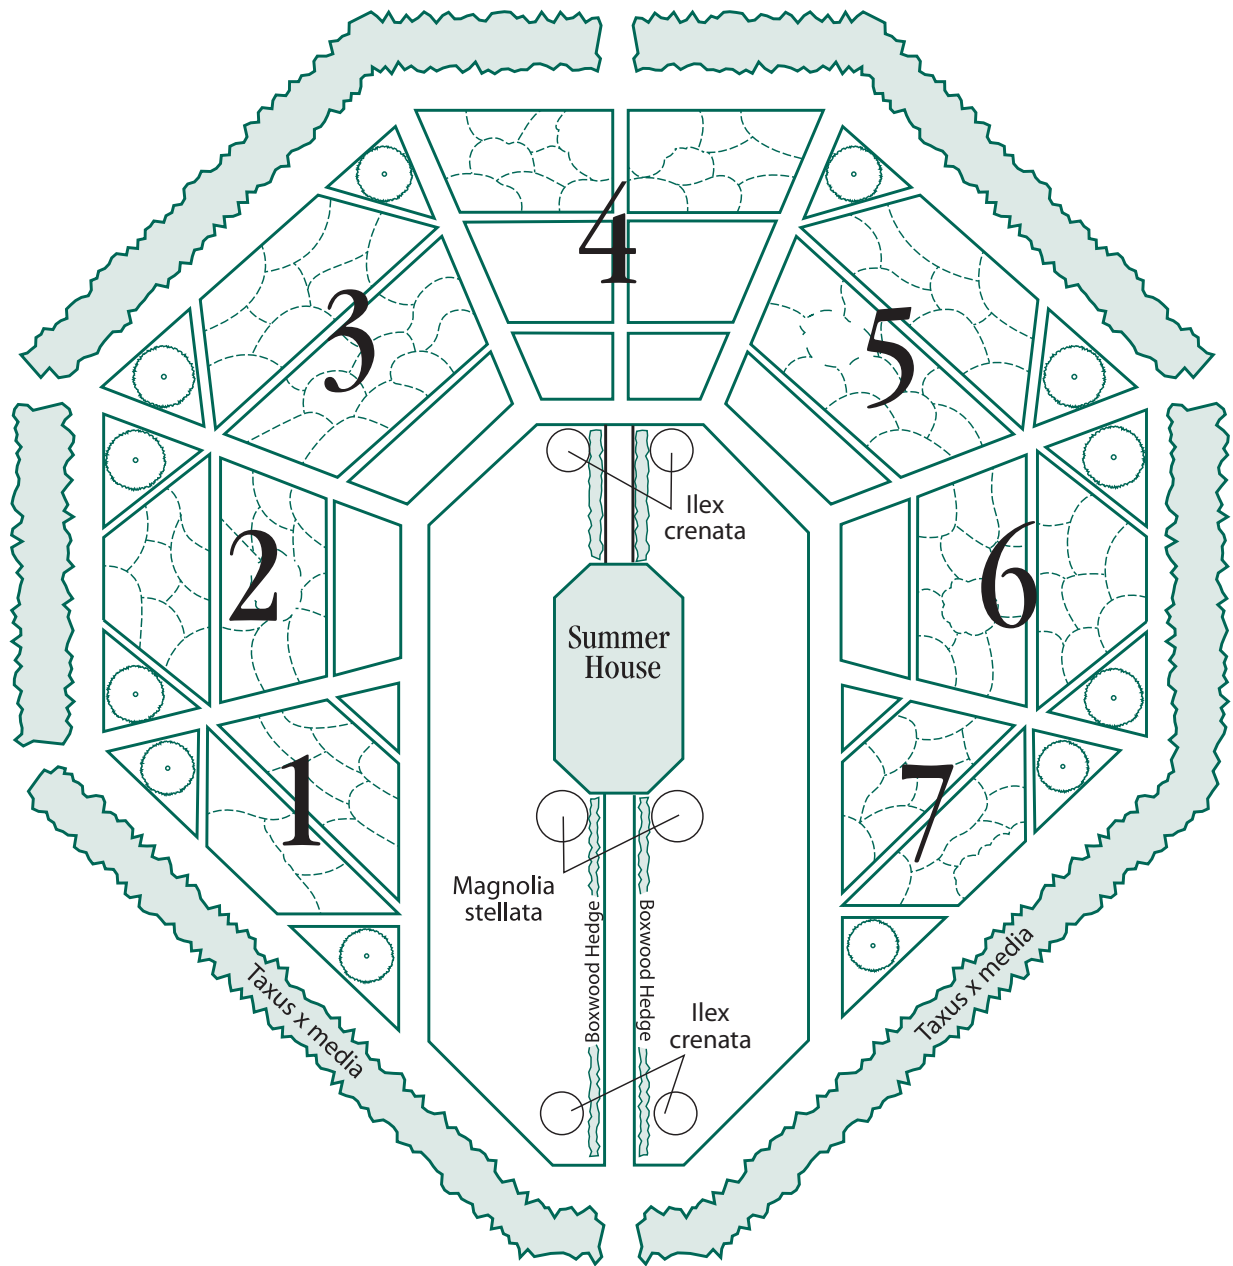

Hill-Stead Museum

Sunken Garden Plan

*Please do not remove
from Sunken Garden*

*Original design by
Beatrix Farrand
c. 1920*